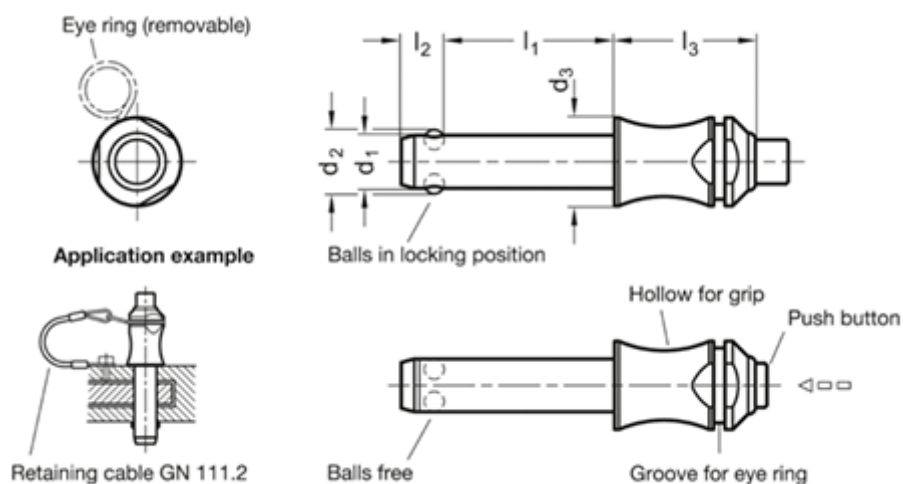

Article number: 20016688  
 Description: E+G Ball lock pin  
 GN 113.3-12-60

## Measures

d1	-0.04/-0.08	= -
d2		= -
d3		= -
l3		= -
l1	+0.6	= -
l2	±1	= -
Load in (N)		= -
Weight in (g)		= -